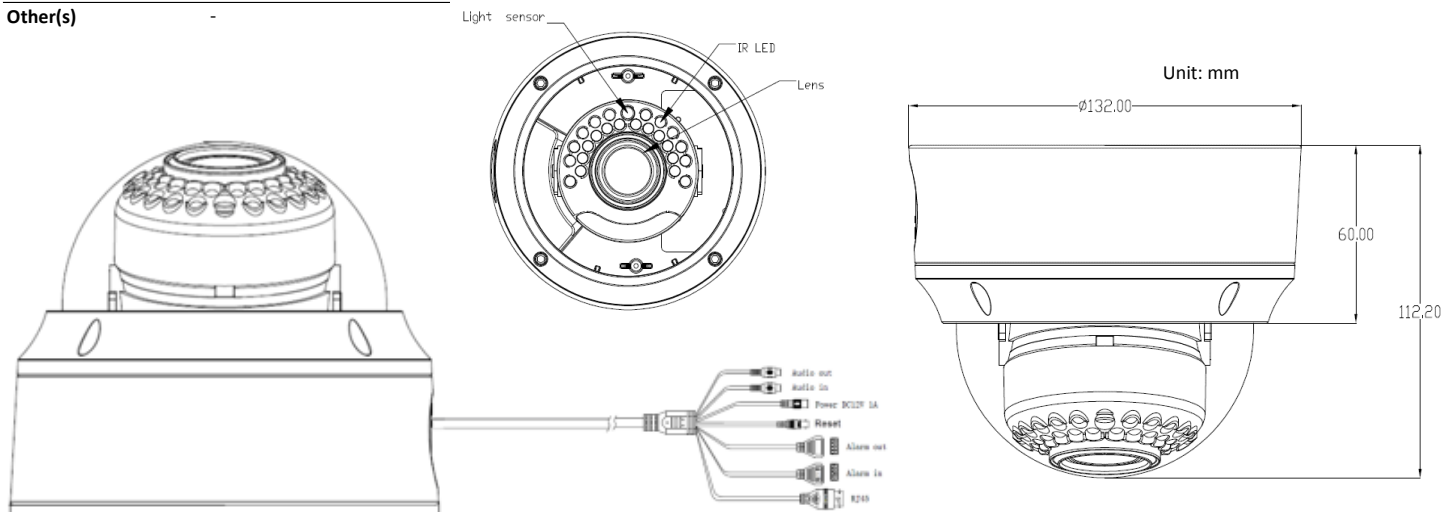

Technical Specifications

Camera

Camera Type	2MP Varifocal Outdoor IR Dome
Image sensor	1/2.8" CMOS sensor
Lens	Varifocal 2.8-12mm, F1.6
Horizontal view angle	105° - 35°
IR working distance	25m effective range
Min	0.01 lux @ F1.6 (color) 0.001 lux @ F1.6 (B/W)
WDR	D-WDR
Day/Night function	Mechanical IR cut filter, Light sensor

Video & Audio

Resolutions	Motion JPEG/H.264: 2 Profile from 1920 x 1080 to 320 x 240 (total 5 resolutions) 2 Profile from 640 x 480 to 320 x 240 (total 3 resolutions)
Video compression	Motion JPEG H.264 baseline/ main profile/high profile -
Frame rate	H.264: up to 30 fps at 1920 x 1080 Motion JPEG : up to 30 fps at 1920 x 1080
Video	Simultaneous Motion JPEG, H.264 Controllable frame rate and bandwidth Support unicast and multicast (RTSP)
Image settings	Rotation: mirror, flip, mirror flip, corridor mode Brightness, contrast, saturation, sharpness Overlay capabilities: time, date, text and privacy Image ROI 3D DNR -
Audio support	Two-way (full duplex)
Audio compression	G.711 u law, a law, G.726, AMR

I/O & Connector

Ethernet	RJ-45 Ethernet 10/100 Base -T
Power Supply	DC Jack, 12V DC, 1A Power consumption: Max 5.1W PoE(Power over Ethernet) built-in IEEE 802.3af
Alarm I/O	Terminal block, 2/1
Audio connector	RCA, line in & line out
Analog video output	-
RS-485	-
Edge storage	Micro SD/SDHC/SDXC up to 32GB
Buttons	Reset push button
Other(s)	-

Alarm & Event

Event type	Alarm input, motion detection, audio detection, periodical, network link down.
Alarm action	Network storage, edge storage, FTP, SMTP, HTTP event, HTTPS, alarm out pre and post event image.

Network

Users	5 simultaneous users
Security	Multiple user access levels with password protection, HTTPS encryption
Supported protocols	IPv4, IPv6, Bonjour, TCP/ IP, DHCP, DNS, DynDNS, PPPoE, ARP, ICMP, FTP, SMTP, NTP, UPnP, RTSP, RTP, RTCP, HTTP, HTTPS, SSL, TCP, UDP
ONVIF	2.4 & Profile S

General

Housing	Aluminum Alloy
Ingress Protection	IP66 rated weatherproof housing
Impact Protection	IK10 rated vandalproof housing
Other(s)	-
Operating conditions	Starting temperature: -10 ~ 60°C Humidity 10-100% RH Working temperature: -30~ 60°C Humidity 10-100% RH
Dimensions	φ132 x 112.20mm
Weight	1050g excl. power supply
Included accessories	Quick installation guide, mounting and connector kit.
Optional accessories	Wall mount AD-M02
Certification	CE, FCC, RoHS
Language	Chinese, Croatian, Czech, Danish, Dutch, English, French, German, Greek, Hungarian, Italian, Japanese, Korean, Polish, Polish, Portuguese, Russian, Slovak, Spanish, Swedish, Turkish

System Requirements

Operating system	Windows XP / 7 / 8 / 8.1, MAC OS, Linux
Browser	Internet Explorer 9 / 10 / 11, Chrome, Firefox, Safari

Software

Video management software	ZAVIO CamGraba 2.0 IP System software, for viewing, recording and archiving up to 64 cameras.
Installation, management and maintenance	ZAVIO Installation Tool makes camera management easier camera image preview, firmware upgrade of multiple cameras, reset cameras to default while keeping network settings, etc.