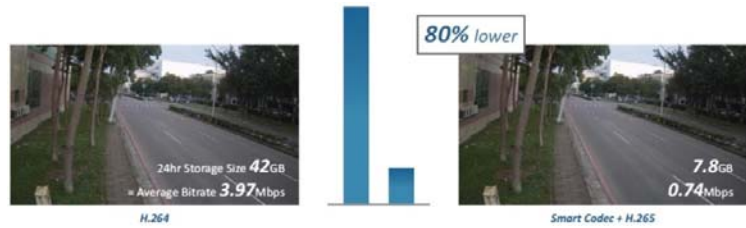

Features

Smart Codec + H.265

ZAVIO Smart Codec + H.265 reduces bandwidth and storage requirements by a stunning 80% compared to standard H.264 camera.