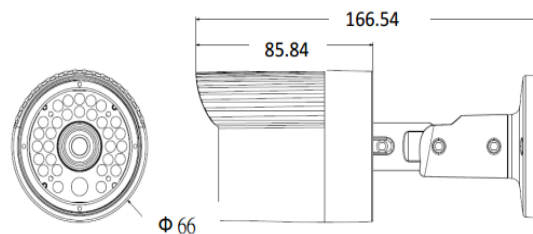

Ethernet	RJ-45 Ethernet 10/100 Base -T
PoE	12V DC & PoE (802.3af)
Alarm I/O	-
Audio connector	-
Analog video output	-
RS-485	-
Edge storage	-
Buttons	Reset push button

Alarm & Event

Event type	motion detection, audio detection, periodical, network link down.
Alarm action	Network storage, edge storage, FTP, SMTP, HTTP event, HTTPS, alarm out pre and post event image.

Network

Users	5 simultaneous users
Security	Multiple user access levels with password protection, HTTPS encryption IPv4, IPv6, Bonjour, TCP/ IP, DHCP, DNS, DynDNS, PPPoE, ARP, ICMP, FTP, SMTP, NTP, UPnP, RTSP, RTP, RTCP, HTTP, HTTPS, SSL, TCP, UDP
ONVIF	2.4 & Profile S

General

Housing	Aluminum Alloy
Ingress Protection	IP66 rated weatherproof housing
Impact Protection	-
Other(s)	-
Operating conditions	Starting temperature: -10 ~ 60°C Humidity 10-100% RH Working temperature: -30~ 60°C Humidity 10-100% RH
Dimensions	φ66 x 166mm
Weight	420g excl. power supply
Included accessories	Quick installation guide, mounting and connector kit.
Optional accessories	AZ-M01
Certification	CE, FCC, RoHS
Language	Chinese, Croatian, Czech, Danish, Dutch, English, French, German, Greek, Hungarian, Italian, Japanese, Korean, Polish, Polish, Portuguese, Russian, Slovak, Spanish, Swedish, Turkish

System Requirements

Operating system	Windows XP / 7 / 8 / 8.1, MAC OS, Linux
Browser	Internet Explorer 9 / 10 / 11, Chrome, Firefox, Safari

Unit:mm