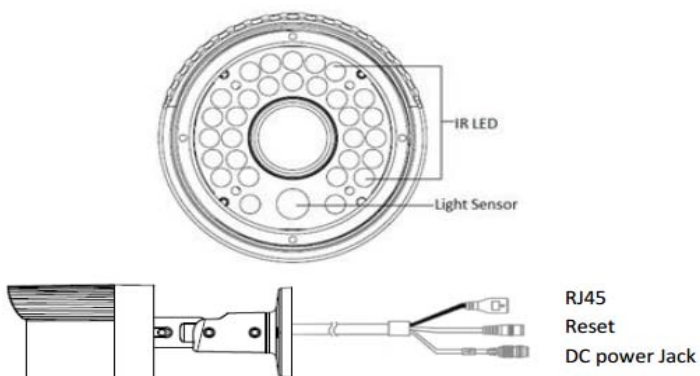

Ethernet	RJ-45 Ethernet 10/100 Base -T
PoE	12V DC & PoE (802.3af)
Alarm I/O	-
Audio connector	-
Analog video output	-
RS-485	-
Edge storage	-
Buttons	Reset push button

Alarm & Event

Event type	motion detection, audio detection, periodical, network link down.
Alarm action	Network storage, edge storage, FTP, SMTP, HTTP event, HTTPS, alarm out pre and post event image.

Network

Users	5 simultaneous users
Security	Multiple user access levels with password protection, HTTPS encryption IPv4, IPv6, Bonjour, TCP/ IP, DHCP, DNS, DynDNS, PPPoE, ARP, ICMP, FTP, SMTP, NTP, UPnP, RTSP, RTP, RTCP, HTTP, HTTPS, SSL, TCP, UDP
ONVIF	2.4 & Profile S

General

Housing	Aluminum Alloy
Ingress Protection	IP66 rated weatherproof housing
Impact Protection	-
Other(s)	-
Operating conditions	Starting temperature: -10 ~ 60°C Humidity 10-100% RH Working temperature: -30~ 60°C Humidity 10-100% RH
Dimensions	φ66 x 166mm
Weight	420g excl. power supply
Included accessories	Quick installation guide, mounting and connector kit.
Optional accessories	AZ-M01
Certification	CE, FCC, RoHS
Language	Chinese, Croatian, Czech, Danish, Dutch, English, French, German, Greek, Hungarian, Italian, Japanese, Korean, Polish, Polish, Portuguese, Russian, Slovak, Spanish, Swedish, Turkish

System Requirements

Operating system	Windows XP / 7 / 8 / 8.1, MAC OS, Linux
Browser	Internet Explorer 9 / 10 / 11, Chrome, Firefox, Safari

Unit:mm