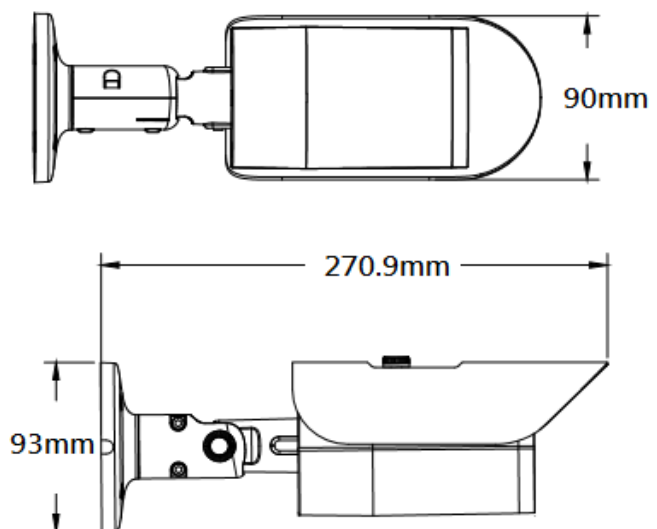

Alarm & Event

Event type	Alarm input, motion detection, audio detection, periodical, network link down, tampering, tripwire, people density, perimeter.
Alarm action	Network storage, edge storage, FTP, SMTP, HTTP event, HTTPS, alarm out pre and post event image.

Network

Stream	10 simultaneous connection
Security	Multiple user access levels with password protection, HTTPS encryption
Supported protocols	IPv4, IPv6, Bonjour, TCP/ IP, DHCP, DNS, DynDNS, PPPoE, ICMP, FTP, SMTP, NTP, UPnP, RTSP, RTP, RTCP, HTTP, HTTPS, SSL, TCP, UDP
ONVIF	2.4 & Profile S

General

Housing	Aluminum Alloy
Ingress Protection	IP67 rated weatherproof housing
Operating conditions	Starting temperature: -10 ~ 60°C Humidity 10-100% RH Working temperature: -30~ 60°C Humidity 10-100% RH
Dimensions	φ93 x 270.9mm
Weight	750g excl. power supply
Included accessories	Quick installation guide, mounting and connector kit.
Optional accessories	AZ-M01
Certification	CE, FCC, RoHS
Language	Chinese, Croatian, Czech, Danish, Dutch, English, French, German, Greek, Hungarian, Italian, Japanese, Korean, Polish, Polish, Portuguese, Russian, Slovak, Spanish, Swedish, Turkish

System Requirements

Operating system	Windows XP / 7 / 8 / 8.1, MAC OS, Linux
Browser	Internet Explorer 9 / 10 / 11, Chrome, Firefox, Safari

ZAVIO Inc. | 2F., No.24-2, Gongye E. 4th Rd., East Dist., Hsinchu City 300, Taiwan
www.zavio.com | TEL: 886-3-579-0275 | FAX: 886-3-668-6845 | E-Mail: sales@zavio.com