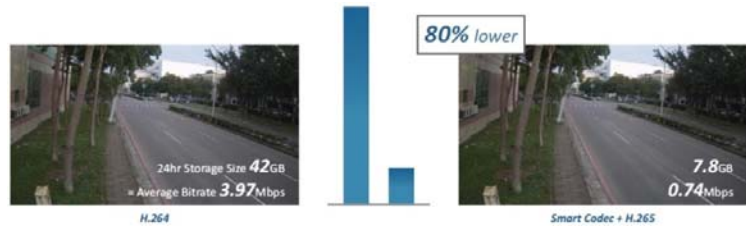

Optional accessories

Model name: AZ-M01
Category: Junction box
Dimensions: ϕ 119 x 39mm

Features

Smart Codec + H.265

ZAVIO Smart Codec + H.265 reduces bandwidth and storage requirements by a stunning 80% compared to standard H.264 camera.